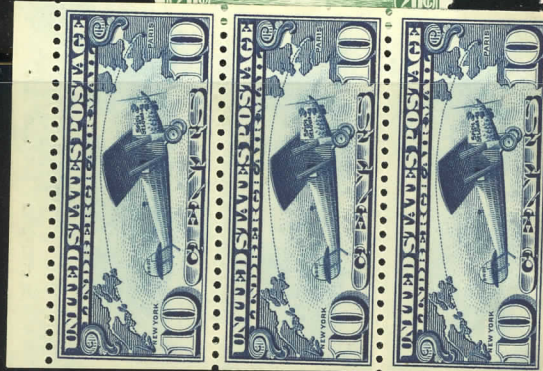

18774

18774

NEW

YORK

18774

N.Y.

U.S.A.

VARIO

MADE IN GERMANY

C52
BIG HOLE
VF NH
PAIR
4.25

C52
BIG HOLE
AV-F NH
LINE PAIR
14.00

C52
SMALL HOLE
VF NH
PAIR
15.00

C52
SMALL HOLE
VF NH
LINE PAIR
240.00

428
WMK.
SINGLE LINE
VF LH
32.50

489
TYPE III
VF NH
6.50