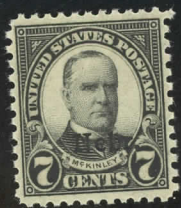

VARIO

Made in Germany

VARIO

MADE IN GERMANY

INTERNATIONAL PHILATELIC EXHIBITION, OCT. 16TH TO 23RD 1926

18770

18770

18770

18770

NEW

YORK

N.Y.

U.S.A.

MICROFILM COPY

SC. 630
DOT OVER "S"
MINT NH
CAT. 575.00+

INTERNATIONAL PHILATELIC EXHIBITION, OCT. 16TH TO 23RD 1926
18774